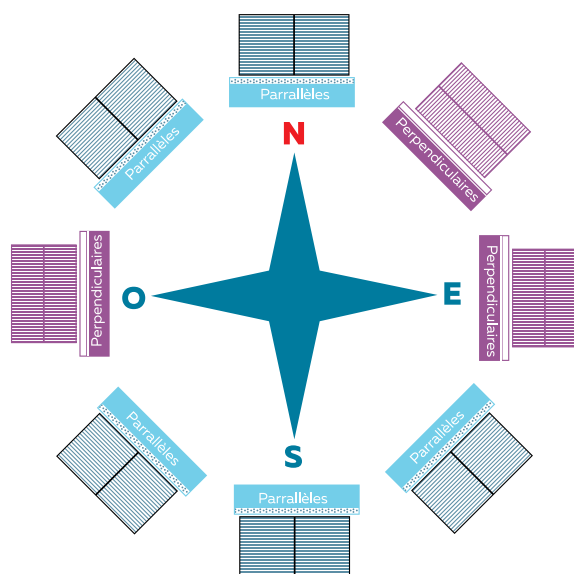

FAQ

Qu'est-ce qu'une pergola bioclimatique ?

C'est une pergola qui utilise les éléments naturels (soleil, vent) pour améliorer le confort tout en réduisant la consommation d'énergie. En inclinant légèrement les lames, on garde l'ombre et on favorise la ventilation naturelle. Le terme « bioclimatique » est apparu plus tard, après le brevet déposé par Solisysteme en 1991.